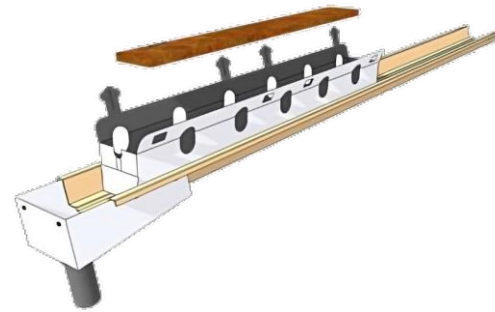

HYDROPONIC CONTAINERS

Variety of hydroponics installation containers for different crops, and sizes.

Contact us if you require additional containers for different crops or purposes.

Strawberry

PVC 110 gutters allow growing more plants per square meter (up to 20 plants per square meter), maximizing greenhouse space and boosting returns. A full system includes PVC gutters, growing containers, and drainage

Size: 10 x 100 cm

Price List : 2121321